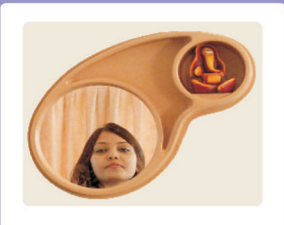

RUTU

020109

Specification

Material Used in Cabinet	:	ABS Sheet
Cabinet Size	:	21" x 13"
Mirror Size	:	10.5" Diameter
Open Area Storage Size	:	5.5" Diameter x 3"